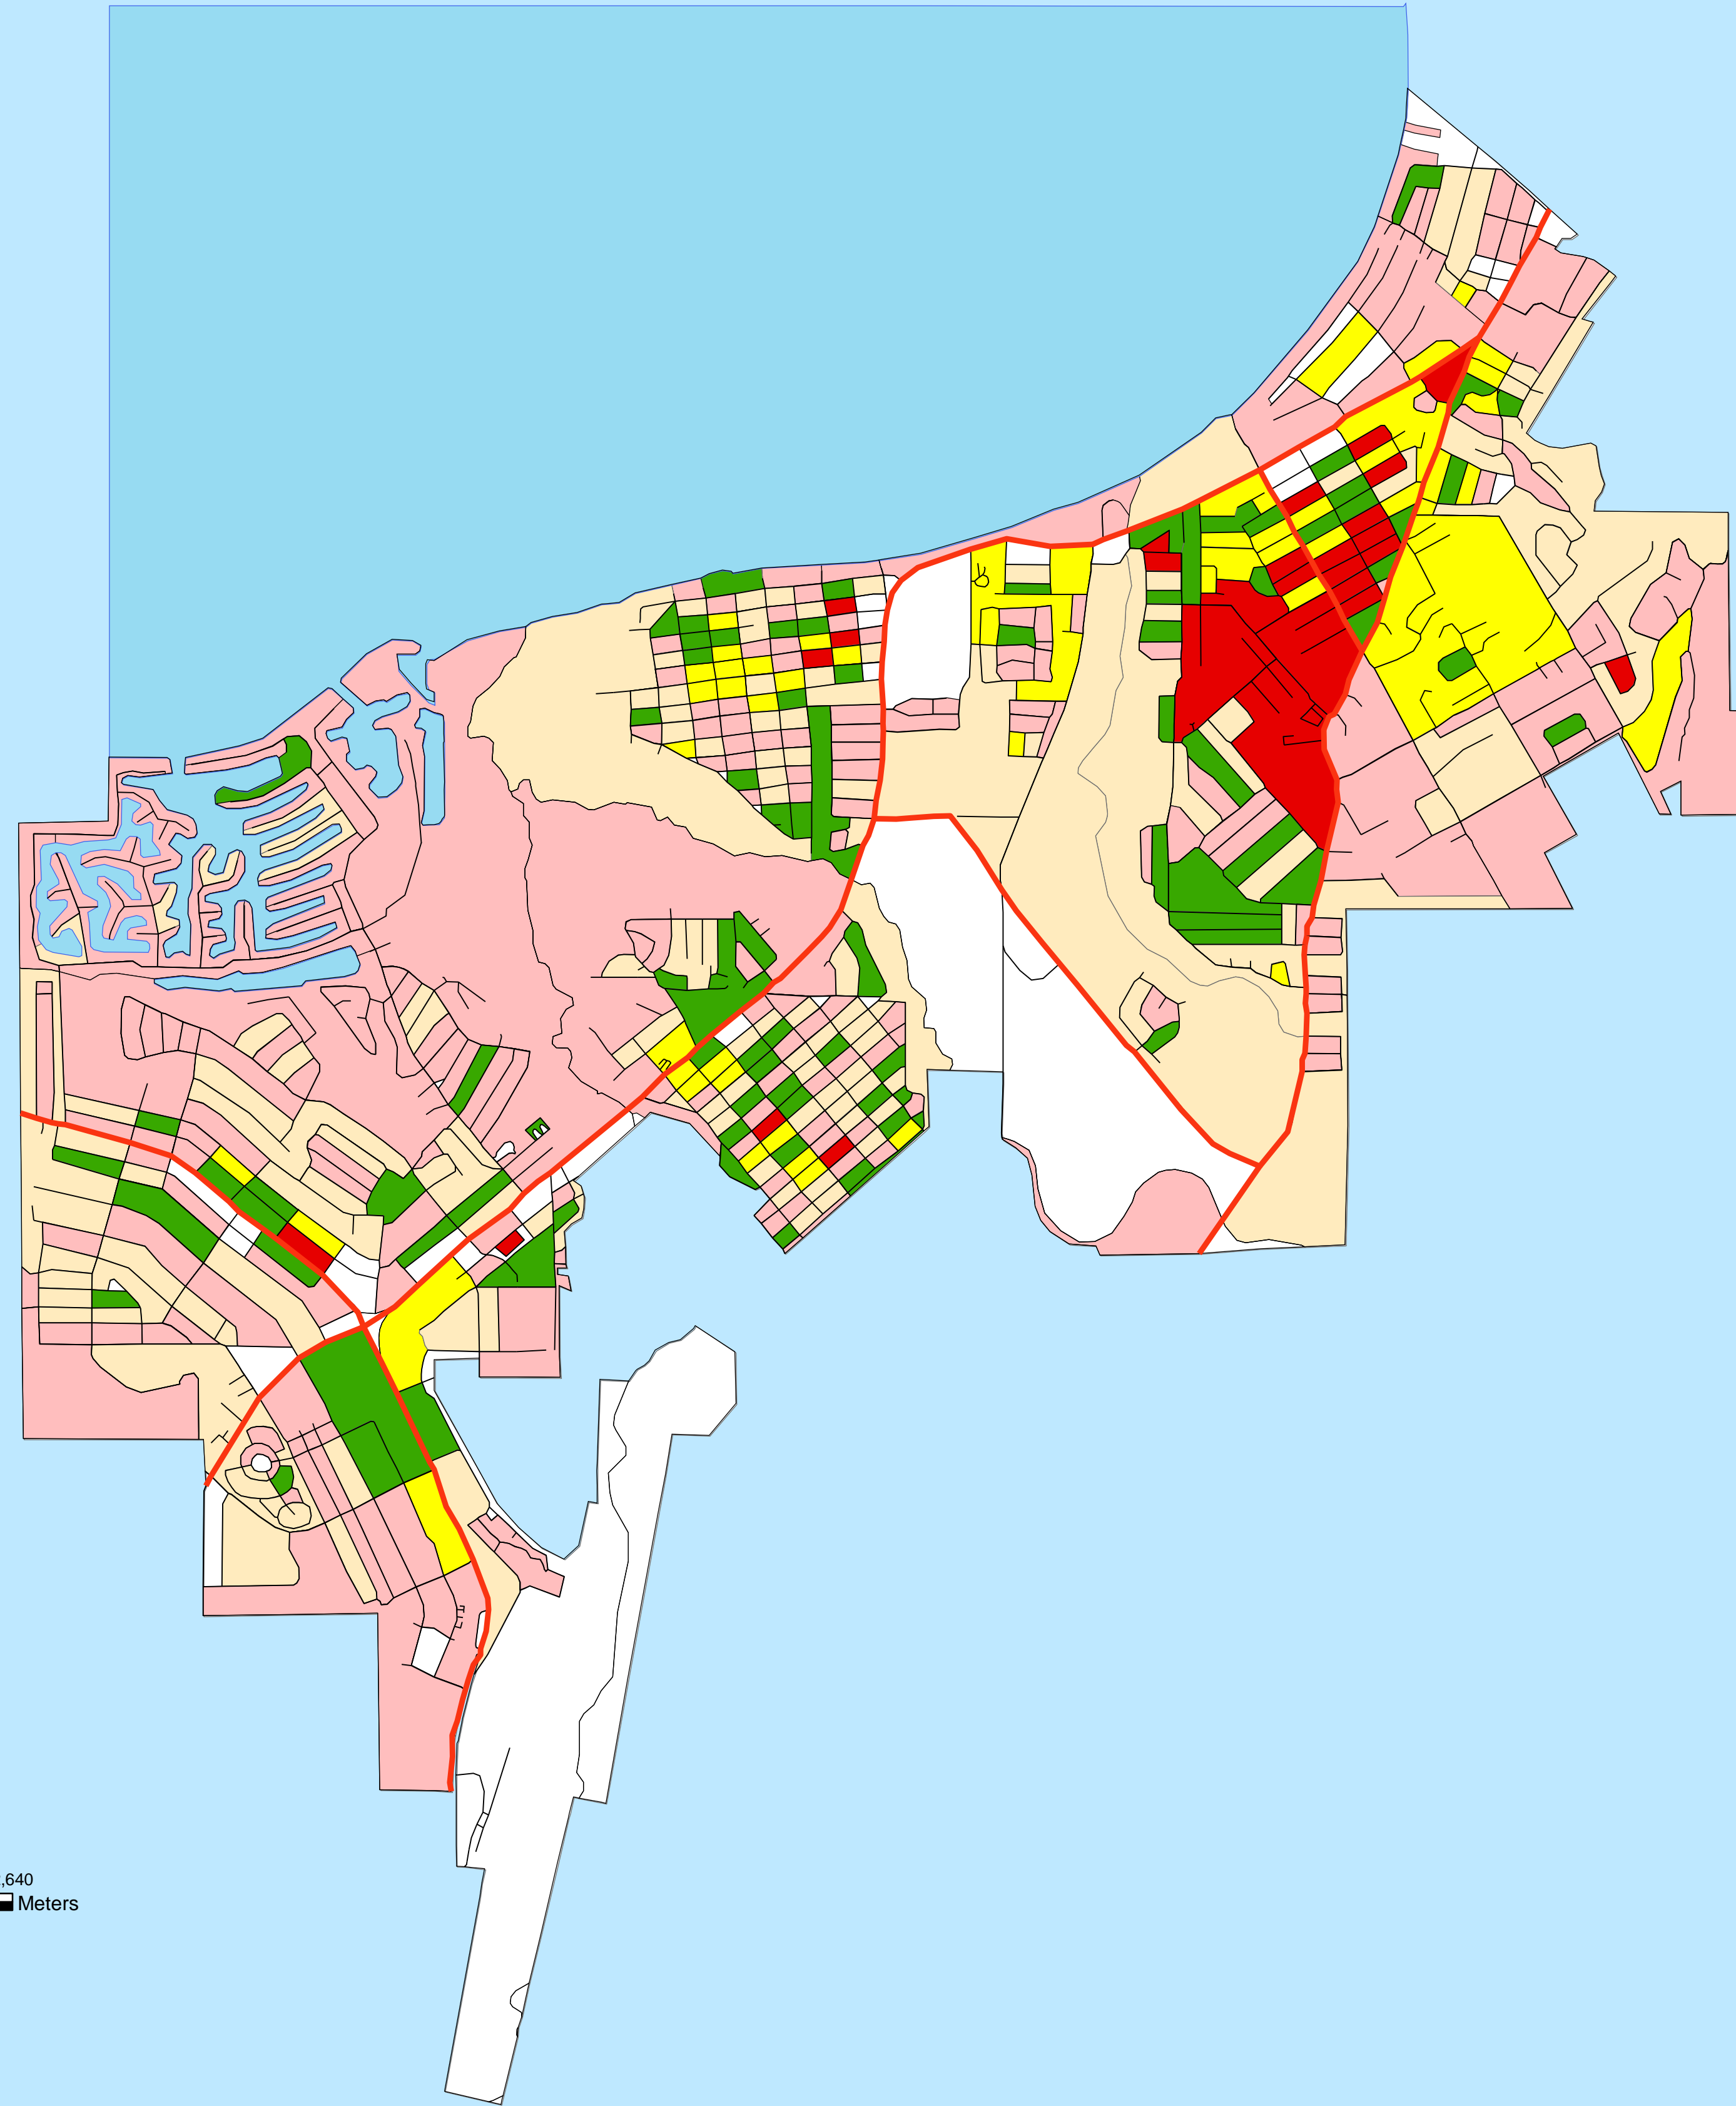

Legend

Major_Roads

Local_Roads

Lake

FinalBL

Latino / TotPop

0% - 7.78%

7.79% - 21.43%

21.44% - 39.13%

39.14% - 60%

60.01% - 89.66%

South Lake Tahoe

The Race Equity Project